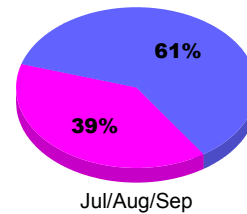

Gender Comparison 2011-2012